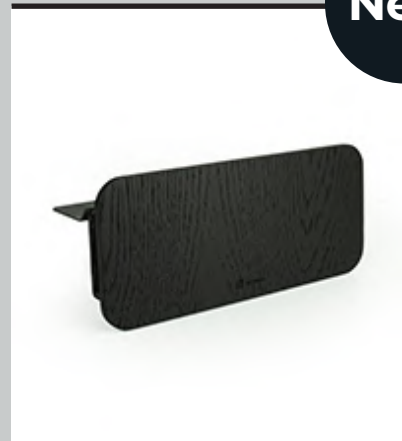

METAL COLOR

**LAPTOP HOLDER
OAK**
EAN: 5905771880439

Details

- Wood finished: oak
- Powder-coated steel: White or Black
- Interior lined with felt

Dimensions

Wooden Base: 23cm x 10cm x 1cm
Gap for Laptop: 20cm x 8cm

METAL COLOR

New

**LAPTOP HOLDER
BLACK OAK**
EAN: 5905771880453

Details

- Wood finished: oak (painted black)
- Powder-coated steel: White or Black
- Interior lined with felt

Dimensions

Wooden Base: 23cm x 10cm x 1cm
Gap for Laptop: 20cm x 8cm