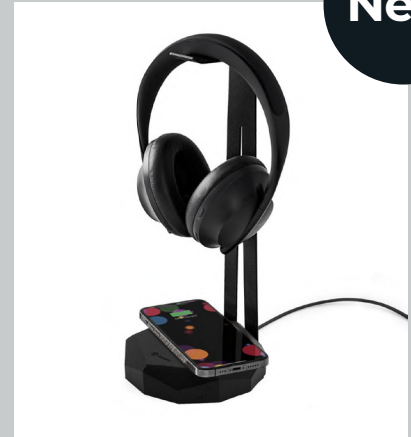

New

**HEADPHONE STAND
BLACK OAK**

EAN: 5904473219189

Details

- Made of solid oak (painted black) wood
- Laser cut hardened sheet metal
- Powder coated with matte black paint
- Wood finished with natural oil
- Wireless charger (compatible with Qi technology)

Dimensions

12.5cm x 12.5cm x 29.5cm