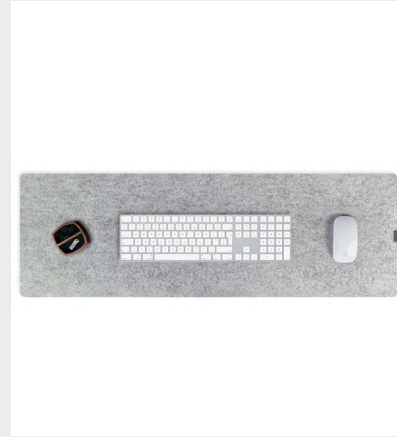

LARGE LIGHT DESK MAT

EAN: 5904473219943

Details

- Top quality Merino wool felt
- Natural Cork
- Fully ecological
- It does not absorb water and dust

Dimensions

90cm x 28cm x 0.3cm