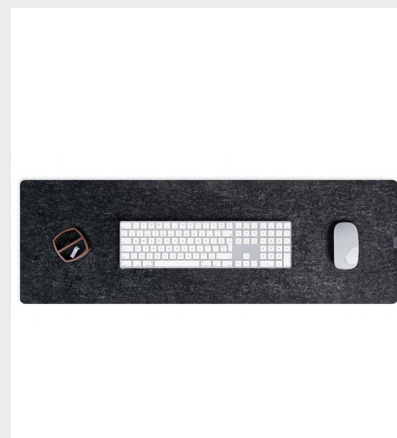

LARGE DARK DESK MAT

EAN: 5904473219936

Details

- Top quality Merino wool felt
- Natural Cork
- Fully ecological
- It does not absorb water and dust

Dimensions

90cm x 28cm x 0.3cm