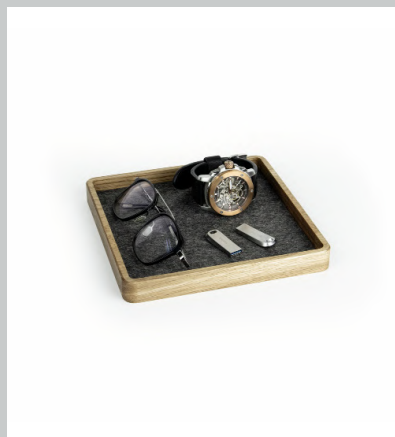

- Made of solid oak (painted black)
- Natural cork from the bottom
- Internally padded felt
- Handmade finish

Dimensions
20cm x 10cm x 2cm

LARGE / EXTRA LARGE TRAYS

New

LARGE AMERICAN WALNUT

EAN: 5905771880088