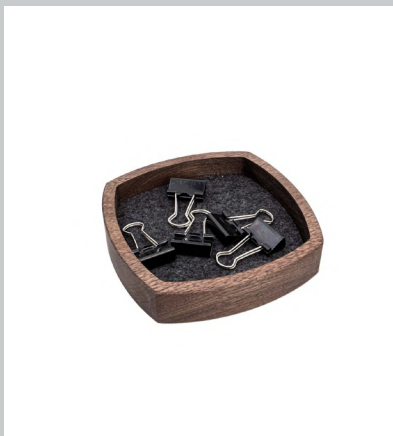

Details

- Made of solid American walnut
- Natural cork from the bottom
- Internally padded felt
- Handmade finish

Dimensions

9cm x 9cm x 2cm

OAK

EAN: 5904473219950

Details

- Made of solid oak
- Natural cork from the bottom
- Internally padded felt
- Handmade finish

Dimensions

9cm x 9cm x 2cm

BLACK OAK

EAN: 5904473219974

Details

- Made of solid oak (painted black)
- Natural cork from the bottom
- Internally padded felt
- Handmade finish

Dimensions

9cm x 9cm x 2cm