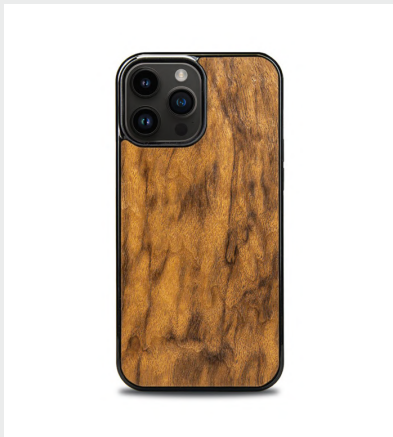

OAK

Description:

- Natural wood finish
- 100% effective phone protection
- Elegant, modernist style
- Perfect fit for your phone
- Easy to assemble and disassemble

ZIRICOTE

Description:

- Natural wood finish
- 100% effective phone protection
- Elegant, modernist style
- Perfect fit for your phone
- Easy to assemble and disassemble

IMBUIA

Description:

- Natural wood finish
- 100% effective phone protection
- Elegant, modernist style
- Perfect fit for your phone
- Easy to assemble and disassemble

OAK

Description:

- Natural wood finish
- 100% effective phone protection
- Elegant, modernist style
- Perfect fit for your phone
- Easy to assemble and disassemble