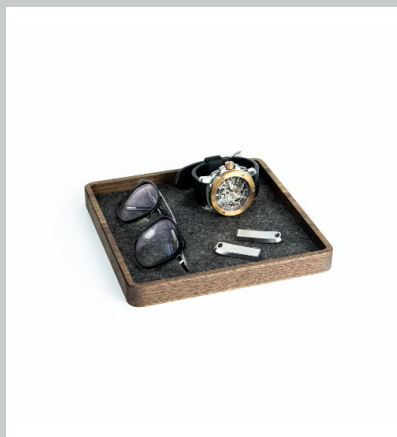

LARGE / EXTRA LARGE TRAYS

New

LARGE AMERICAN WALNUT

EAN: 5905771880088

Details

- Made of solid American walnut
- Natural cork from the bottom
- Internally padded felt
- Handmade finish

Dimensions

18cm x 18cm x 2cm

LARGE OAK

EAN: 5905771880071

Details

- Made of solid oak
- Natural cork from the bottom
- Internally padded felt
- Handmade finish

Dimensions

18cm x 18cm x 2cm

LARGE BLACK OAK

EAN: 5905771880095

Details

- Made of solid oak (painted black)
- Natural cork from the bottom
- Internally padded felt
- Handmade finish

Dimensions

18cm x 18cm x 2cm

New