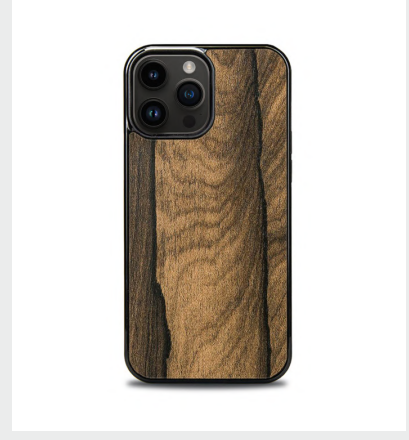

Though these cases boast robust protection, they've been designed with a slim shape to ensure the phone retains its sleek look and feel. No added bulk, just an enhanced silhouette that fits perfectly in the palm of your hand.

Wooden Phone Cases 51

Resin&Wood Phone Cases 53

List of Mobile Phone Models 55

WOODEN PHONE CASES

AMERICAN WALNUT

Description:

- Natural wood finish
- 100% effective phone protection
- Elegant, modernist style
- Perfect fit for your phone
- Easy to assemble and disassemble

OAK

Description:

- Natural wood finish
- 100% effective phone protection
- Elegant, modernist style
- Perfect fit for your phone
- Easy to assemble and disassemble

ZIRICOTE

Description:

- Natural wood finish
- 100% effective phone protection
- Elegant, modernist style
- Perfect fit for your phone
- Easy to assemble and disassemble