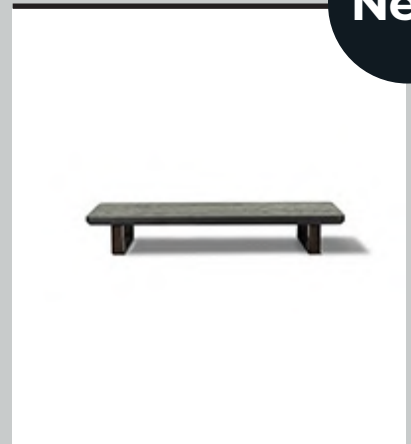

Monitor Stands	24
Laptop Holders	25
Phone Holders	25
Laptop Risers	26
Metal Shelves	26

**MONITOR STAND
AMERICAN WALNUT**

EAN: 5904473219783

Details

- Plywood with American walnut veneer
- Powder-coated steel legs
- Capacity up to 80 kg
- Handmade finish

Dimensions

70cm x 23cm x 11cm

LEGS COLOR

**MONITOR STAND
OAK**

EAN: 5904473219776

Details

- Plywood with oak veneer
- Powder-coated steel legs
- Capacity up to 80 kg
- Handmade finish

Dimensions

70cm x 23cm x 11cm

LEGS COLOR

New

**MONITOR STAND
BLACK OAK**

EAN: 5904473219790

Details

- Plywood with oak (painted black) veneer
- Powder-coated steel legs
- Capacity up to 80 kg
- Handmade finish

Dimensions