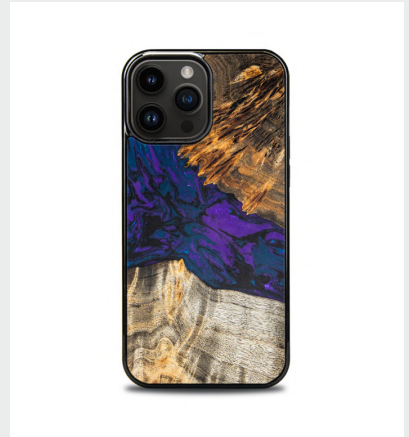

WOOD AND RESIN

Description:

- 100% effective phone protection
- 100% original & unique
- Elegant, modernist style
- Perfect fit for your phone
- Easy to assemble and disassemble