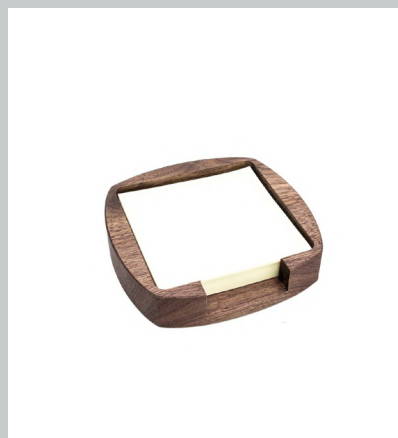

- Made of solid American walnut
- Natural cork from the bottom
- Internally padded felt
- Handmade finish

Dimensions

9cm x 9cm x 2cm

OAK

EAN: 5905771880255

Details

- Made of solid oak
- Natural cork from the bottom
- Internally padded felt
- Handmade finish

Dimensions

9cm x 9cm x 2cm

BLACK OAK

EAN: 5905771880279

Details

- Made of solid oak (painted black)
- Natural cork from the bottom
- Internally padded felt
- Handmade finish

Dimensions

9cm x 9cm x 2cm

New

ROUNDED AMERICAN WALNUT

EAN: 5905771880293

Details

- Made of solid American walnut
- Natural cork from the bottom
- Internally padded felt
- Handmade finish

Dimensions

10cm x 10cm x 2cm

ROUNDED OAK