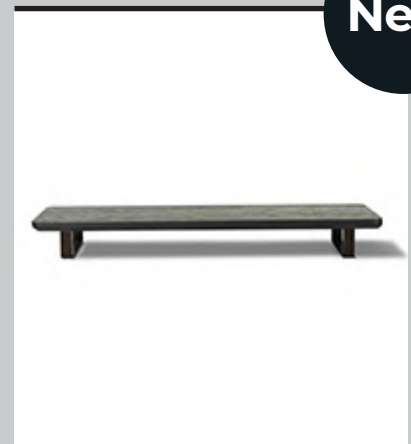

105cm x 23cm x 11cm

LEGS COLOR

**MONITOR STAND
OAK**

EAN: 5904473219837

Details

- Plywood with oak veneer
- Powder-coated steel legs
- Capacity up to 80 kg
- Handmade finish

Dimensions

105cm x 23cm x 11cm

LEGS COLOR

New

**MONITOR STAND
BLACK OAK**

EAN: 5904473219851

Details

- Plywood with oak (painted black) veneer
- Powder-coated steel legs
- Capacity up to 80 kg
- Handmade finish

Dimensions

105cm x 23cm x 11cm