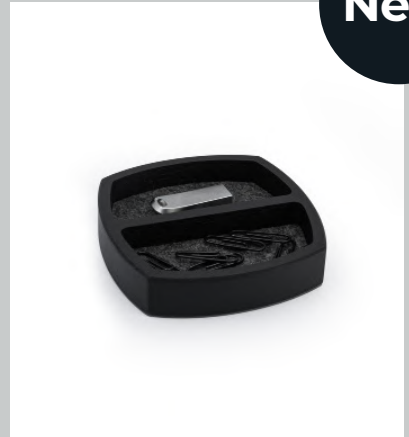

ROUNDED BLACK OAK

EAN: 5905771880187

Details

- Made of solid oak (painted black)
- Natural cork from the bottom
- Internally padded felt
- Handmade finish

Dimensions

10cm x 10cm x 2cm