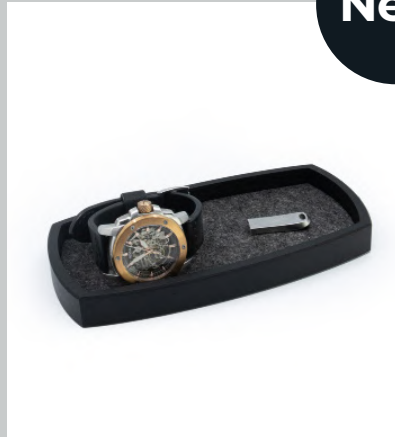

ROUNDED BLACK OAK
EAN: 5905771880064

Details

- Made of solid oak (painted black)
- Natural cork from the bottom
- Internally padded felt
- Handmade finish

Dimensions
20cm x 10cm x 2cm