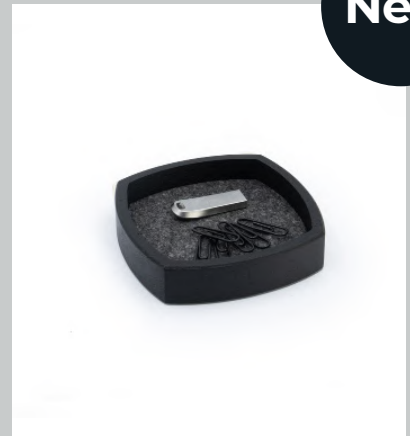

ROUNDED BLACK OAK

EAN: 5905771880002

Details

- Made of solid oak (painted black)
- Natural cork from the bottom
- Internally padded felt
- Handmade finish

Dimensions

10cm x 10cm x 2cm

New