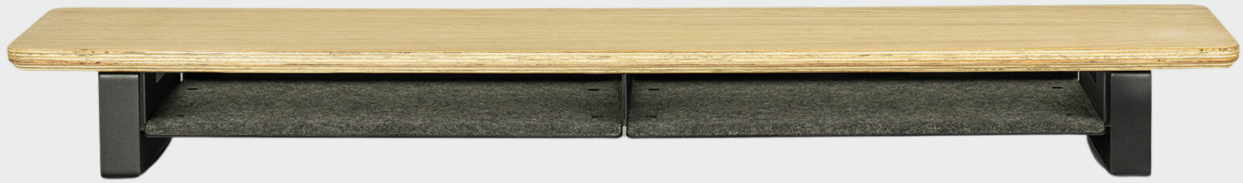

Top-class wood

Why choose our products?

- Top-class wood
- Colorful resin
- One and only
- Handmade finish
- Ecological packaging

One And Only

Ecological packaging

OUR BESTSELLERS

01

ALL IN ONE DESK SETUP

ORGANIZE YOUR DREAM WORKPLACE!

The All in One Desk Setup system consists of several parts. The main one is a monitor stand to which other accessories are mounted. Two lengths are available: 70 and 105 cm. The longer version allows you to install two metal shelves, a laptop riser, a laptop holder and a phone stand. In the case of a shorter stand, only one shelf can be installed. The accessories and the stand itself are available in three wood versions: oak, black painted oak and American walnut. Metal parts can be black or white (powder coated).