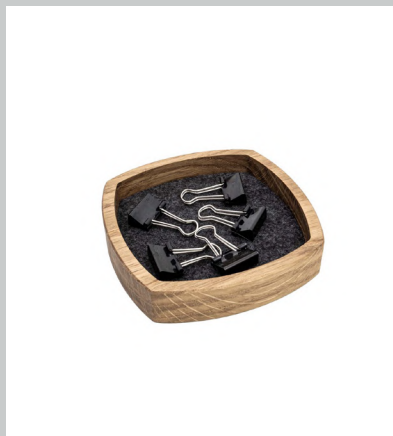

Dimensions

9cm x 9cm x 2cm

BLACK OAK

EAN: 5904473219974

Details

- Made of solid oak (painted black)
- Natural cork from the bottom
- Internally padded felt
- Handmade finish

Dimensions

9cm x 9cm x 2cm

ROUNDED AMERICAN WALNUT

EAN: 5904473219967

Details

- Made of solid American walnut
- Natural cork from the bottom
- Internally padded felt
- Handmade finish

Dimensions

10cm x 10cm x 2cm

ROUNDED OAK

EAN: 5904473219981

Details

- Made of solid oak
- Natural cork from the bottom
- Internally padded felt
- Handmade finish

Dimensions

10cm x 10cm x 2cm

ROUNDED BLACK OAK

EAN: 5905771880002

Details

- Made of solid oak (painted black)
- Natural cork from the bottom
- Internally padded felt
- Handmade finish