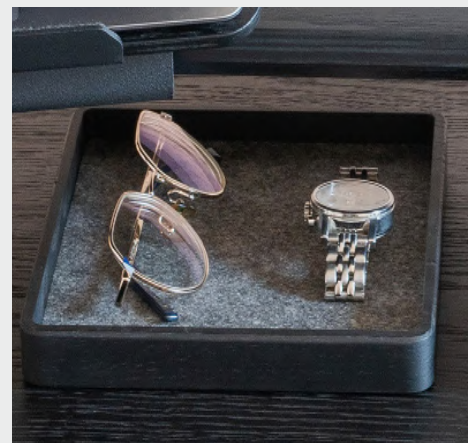

CATCH ALL TRAYS

Discover our versatile catch all trays, the perfect storage solution for small items such as USB drives, earphones, phones, and jewelry. Available in four practical sizes to perfectly fit your needs. Choose from three types of wood, each with its unique appearance and texture. We've paid attention to every detail – the bottom of the tray is equipped with natural cork, ensuring stability and

protecting the surface on which the tray is placed. Additionally, the inside of the tray is lined with soft felt, guarding stored items against scratches. Our trays are not just functional; they're aesthetically pleasing too – the wood is protected with natural oil, accentuating its beauty and ensuring its longevity. The handmade finish gives them a unique, authentic touch. With our trays, you'll introduce not only order but also a piece of nature into your surroundings.

KEY FEATURES:

- Four sizes
- Three variants of wood
- Natural cork from the bottom
- Protection with natural oil
- Inside lined with soft felt
- Handmade finish