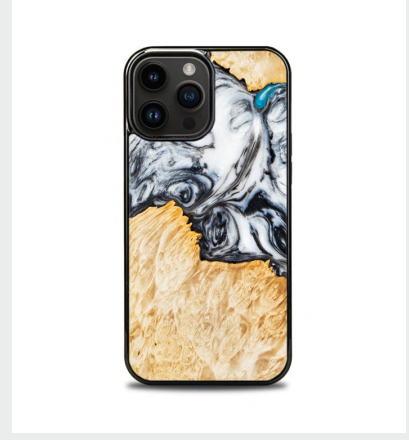

- 100% effective phone protection
- 100% original & unique
- Elegant, modernist style
- Perfect fit for your phone
- Easy to assemble and disassemble

WOOD AND RESIN

Description:

- 100% effective phone protection
- 100% original & unique
- Elegant, modernist style
- Perfect fit for your phone
- Easy to assemble and disassemble

RESIN&WOOD PHONE CASES

WOOD AND RESIN

Description:

- 100% effective phone protection
- 100% original & unique
- Elegant, modernist style
- Perfect fit for your phone
- Easy to assemble and disassemble

WOOD AND RESIN

Description:

- 100% effective phone protection
- 100% original & unique
- Elegant, modernist style
- Perfect fit for your phone
- Easy to assemble and disassemble

WOOD AND RESIN

Description:

- 100% effective phone protection
- 100% original & unique
- Elegant, modernist style
- Perfect fit for your phone
- Easy to assemble and disassemble