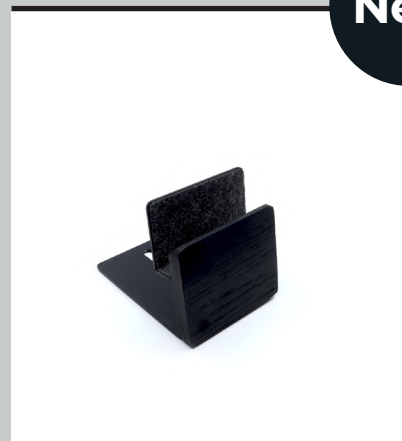

METAL COLOR

**PHONE HOLDER
AMERICAN WALNUT**
EAN: 5905771880569

Details

- Wood finished: American walnut
- Powder-coated steel: White or Black
- Interior lined with felt
- To use with All-In-One or separately

Dimensions

9.5cm x 7cm x 7.5cm

METAL COLOR

**PHONE HOLDER
OAK**
EAN: 5905771880552

Details

- Wood finished: oak
- Powder-coated steel: White or Black
- Interior lined with felt
- To use with All-In-One or separately

Dimensions

9.5cm x 7cm x 7.5cm

METAL COLOR

New

**PHONE HOLDER
BLACK OAK**
EAN: 5905771880576

Details

- Wood finished: oak (painted black)
- Powder-coated steel: White or Black
- Interior lined with felt
- To use with All-In-One or separately