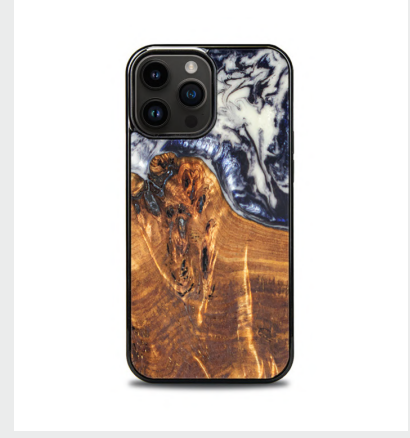

WOOD AND RESIN

Description:

- 100% effective phone protection
- 100% original & unique
- Elegant, modernist style
- Perfect fit for your phone
- Easy to assemble and disassemble