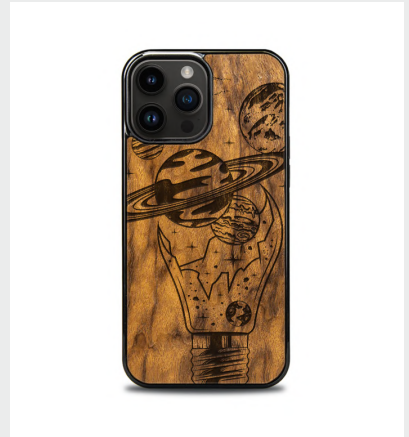

- Natural wood finish
- 100% effective phone protection
- Elegant, modernist style
- Perfect fit for your phone
- Easy to assemble and disassemble

AMERICAN WALNUT

Description:

- Natural wood finish
- 100% effective phone protection
- Elegant, modernist style
- Perfect fit for your phone
- Easy to assemble and disassemble

IMBUIA

Description:

- Natural wood finish
- 100% effective phone protection
- Elegant, modernist style
- Perfect fit for your phone
- Easy to assemble and disassemble

OAK

Description:

- Natural wood finish
- 100% effective phone protection
- Elegant, modernist style
- Perfect fit for your phone
- Easy to assemble and disassemble

AMERICAN WALNUT

Description:

- Natural wood finish
- 100% effective phone protection
- Elegant, modernist style
- Perfect fit for your phone
- Easy to assemble and disassemble

IMBUIA

Description:

- Natural wood finish
- 100% effective phone protection
- Elegant, modernist style
- Perfect fit for your phone
- Easy to assemble and disassemble