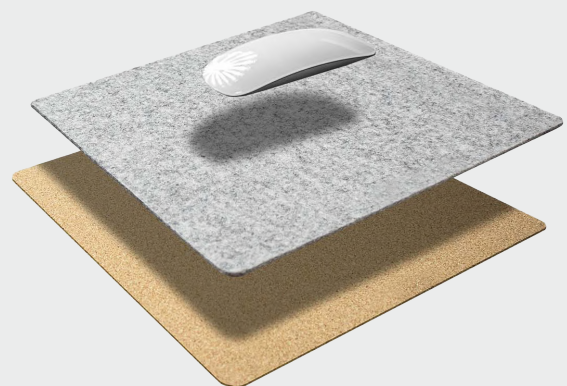

Felt pads allow you to protect the desk top against scratching, and significantly increase the comfort of working with the mouse, providing us with an increased area of movement.

This unique accessory is another proposal from Discarve, thanks to which it becomes possible to achieve complete, even spectacular personalization of the workplace.

Our desk mats have been created for people who value and look for exceptional quality, unique design and style in every, even the smallest, everyday object.