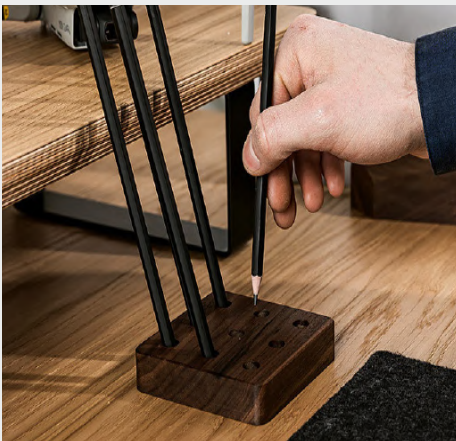

KEY FEATURES:

- Four sizes
- Three variants of wood
- Natural cork from the bottom
- Protection with natural oil
- Inside lined with soft felt
- Handmade finish

DESK ORGANIZERS

In addition to our versatile 'catch all' trays, our collection extends to meticulously designed desk organizers tailored for specific needs. Whether you're looking for a dedicated space to store your pens and pencils, a holder for your notepads, or a sleek container for paper clips, we have you covered. Just like our trays, these organizers reflect our commitment to quality and aesthetics. You can choose from three sophisticated finishes: the timeless appeal of oak, the contemporary elegance of black-painted oak, or the rich warmth of American walnut. Each piece not only serves its functional role but also adds a touch of refined craftsmanship to your workspace, seamlessly blending utility with style.

KEY FEATURES:

- Three variants of wood
- Natural cork from the bottom
- Protection with natural oil
- Inside lined with soft felt
- Handmade finish

HEADPHONE STAND

Introducing our Wooden Headphones Stand – it's more than just an accessory; it's a symphony of carefully chosen wood, artistry, and precision. Crafted for those who demand more than mass-produced goods, these stands are a true embodiment of craftsmanship and individuality. Available in three exquisite options, oak, black painted oak and American walnut, these stands radiate a sense of elegance and timelessness that brings a touch of nature to your personal space.