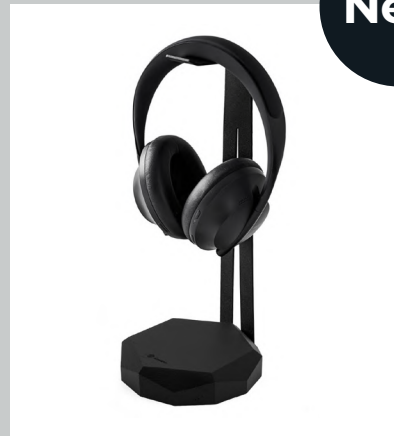

**HEADPHONE STAND
BLACK OAK**

EAN: 5904473219431

Details

- Made of solid oak (painted black) wood
- Laser cut hardened sheet metal
- Powder coated with matte black paint
- Wood finished with natural oil

Dimensions

12.5cm x 12.5cm x 29.5cm