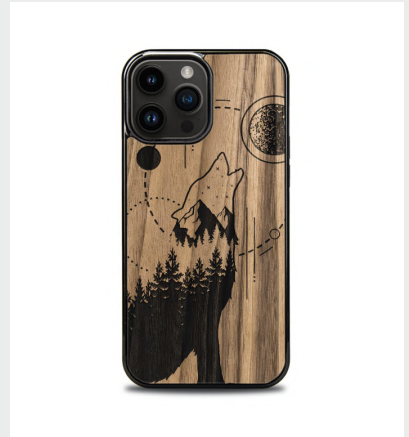

OAK

Description:

- Natural wood finish
- 100% effective phone protection
- Elegant, modernist style
- Perfect fit for your phone
- Easy to assemble and disassemble

ZIRICOTE

Description:

- Natural wood finish
- 100% effective phone protection
- Elegant, modernist style
- Perfect fit for your phone
- Easy to assemble and disassemble

IMBUIA

Description:

- Natural wood finish
- 100% effective phone protection
- Elegant, modernist style
- Perfect fit for your phone
- Easy to assemble and disassemble

OAK

Description:

- Natural wood finish
- 100% effective phone protection
- Elegant, modernist style
- Perfect fit for your phone
- Easy to assemble and disassemble

AMERICAN WALNUT

Description:

- Natural wood finish
- 100% effective phone protection
- Elegant, modernist style
- Perfect fit for your phone
- Easy to assemble and disassemble

WOODEN PHONE CASES

ZIRICOTE

Description: